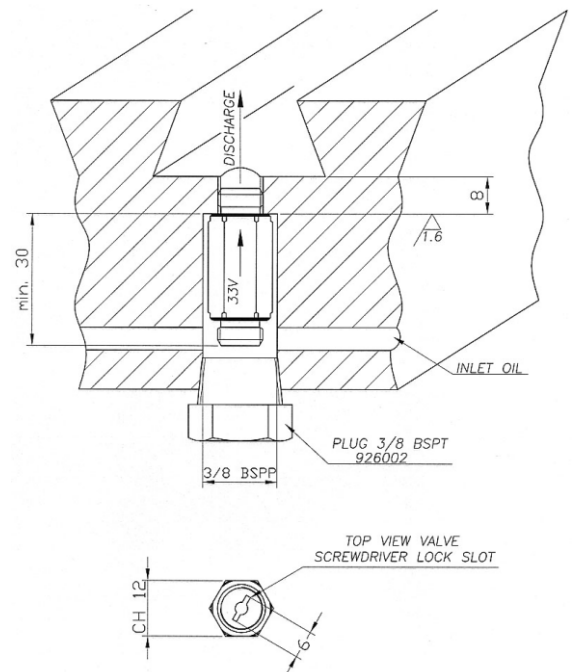

Typical Internal Application

Web site:
<http://www.dropsa.com>

E-mail:
sales@dropsa.com

WK 38/03
C2049PE

ITALY
Dropsa SpA
t.(+39) 02-250791
f.(+39) 02-25079767

DROPSA CHINA
Dropsa Lubrication Systems
Tel: +86 (021) 67740275
Fax: +86 (021) 67740205

U.S.A.
Dropsa Corporation
t.(+1) 586-566-1540
f.(+1) 586-566-1541

U.K.
Dropsa (UK) Ltd
t.(+44) 01784-431177
f.(+44) 01784-438598

BRAZIL
Dropsa
t.(+55) 011-563-10007
f.(+55) 011-563-19408

GERMANY
Dropsa GmbH
t.(+49) 0211-394-011
f.(+49) 0211-394-013

AUSTRALIA
Dropsa Australia Ltd.
t.(+61) 02-9938-6644
f.(+61) 02-9938-6611

FRANCE
Dropsa Ame
t.(+33) 01-3993-0033
f.(+33) 01-3986-2636