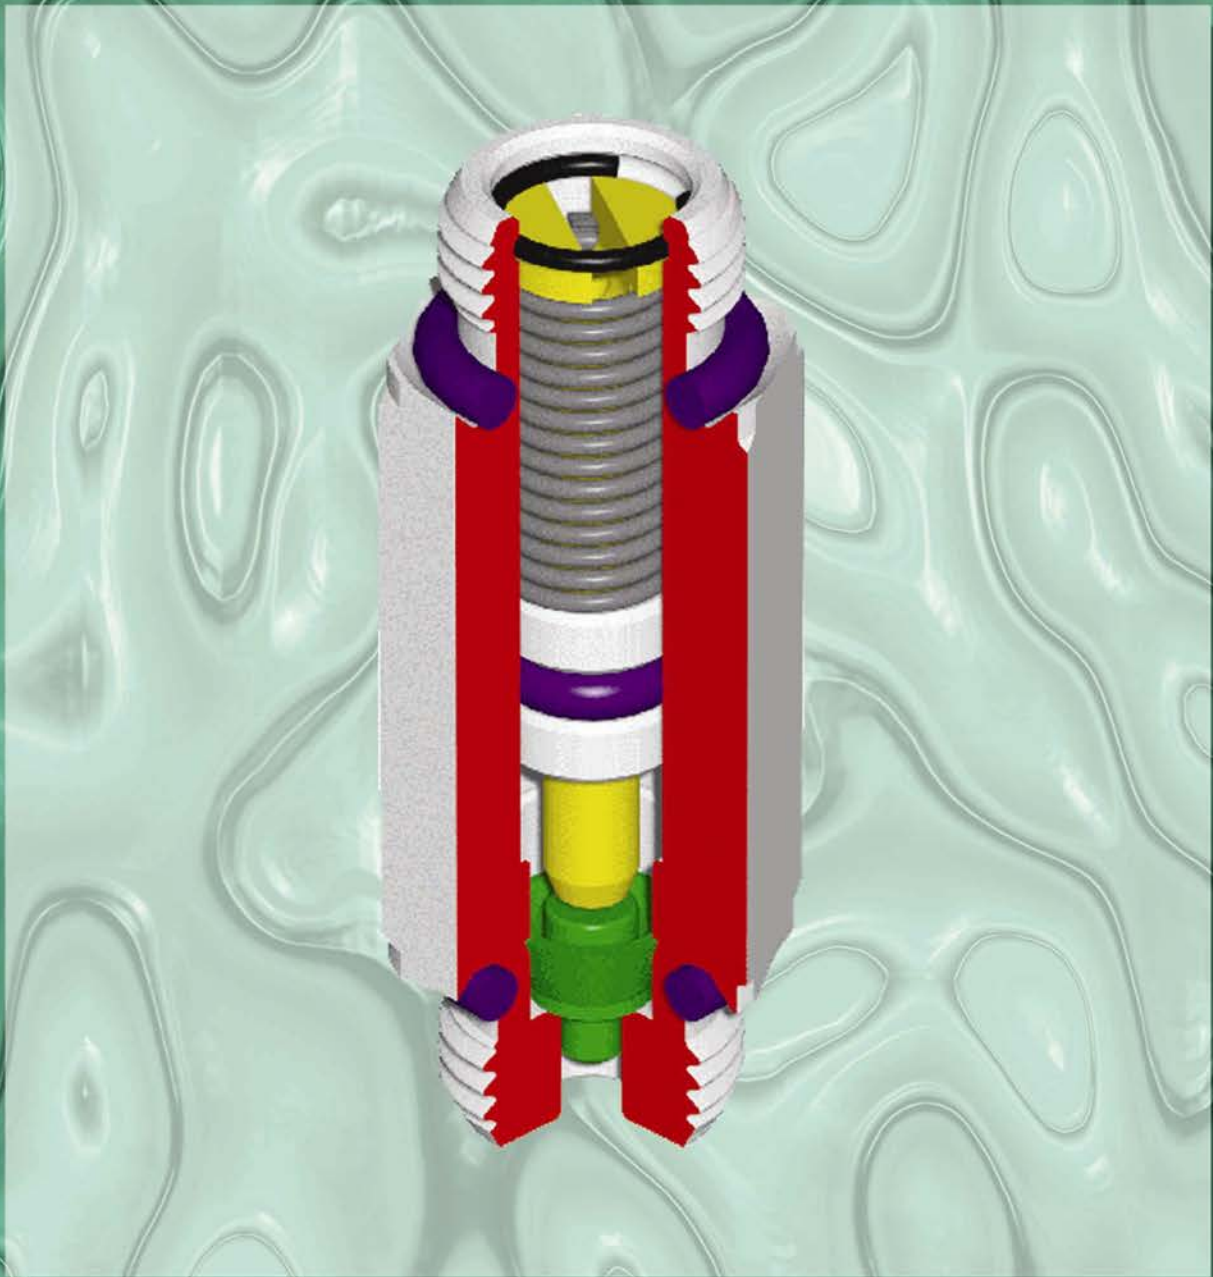

# System

## 33V

Positive displacement  
injector

# Valve System 33

### Product Features:

- 1/8"-1/8" BSPP injector cartridge allows many new configurations.
- Parallel thread and soft seal to automotive specifications.
- Point mounting, Manifold mounting and Internal mounting possibilities.
- Can be designed directly into machine casting.
- High Reliability. The 33V Injectors are fully assembled, tested and certified on a robotic system.