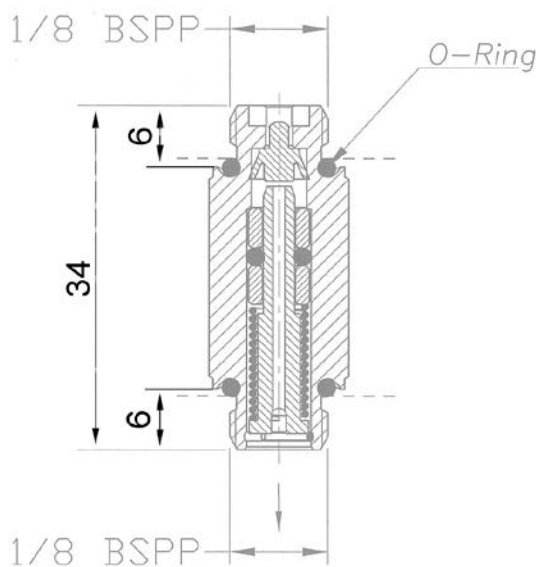

### Product Features:

- 1/8"-1/8" BSPP injector cartridge allows many new configurations.
- Parallel thread and soft seal to automotive specifications.
- Point mounting, Manifold mounting and Internal mounting possibilities.
- Can be designed directly into machine casting.
- High Reliability. The 33V Injectors are fully assembled, tested and certified on a robotic system.

### Operating Characteristics:

		<b>Delivery</b>
		<b>0.03 - 0.16 cm<sup>3</sup>/cycle (0.002 - 0.01 cu.in/cycle)</b>
<b>Minimum pressure bar (psi)</b>		12 (175)
<b>Maximum pressure bar (psi)</b>		50 (725)
<b>Maximum pressure of release bar (psi) **</b>		4 (58)
<b>Lubricant</b>	<b>Oil cSt (SUS)</b>	32-2000 (150 - 9256)
	<b>Grease</b>	NLGI 0
<b>Minimum time of release in seconds *</b>	<b>32-250 cSt (150 – 1157 SUS)</b>	10
	<b>260-1000 cSt (1203 – 4628 SUS)</b>	200
	<b>NLGI 0</b>	200

### 33V Injector Dimensions