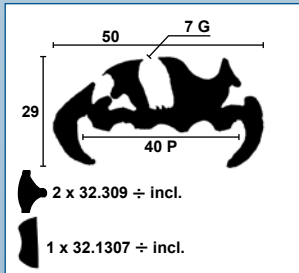

Rudeprofiler / Glazing sections / Klemmprofile

32.523S

32.527

32.1037S

32.1640

32.724

32.754S

32.866