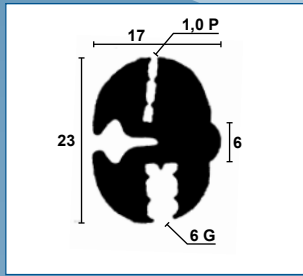

Rudeprofiler / Glazing sections / Klemmprofile

32.016 - 32.016S