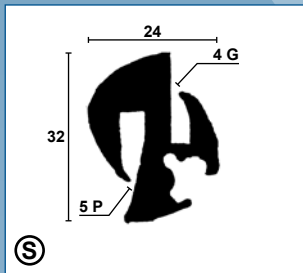

Rudeprofiler / Glazing sections / Klemmprofile

32.523S

32.527

32.1037S

32.1640

32.724

32.754S

32.866