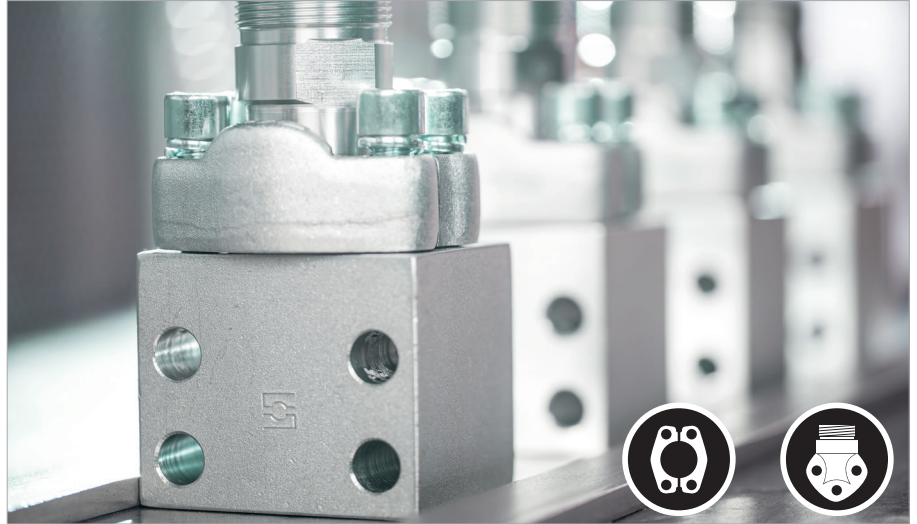

Components and systems for the installation of pipes, tubes, hoses, cables and other components

- Block Clamps in the Standard, Heavy and Twin Series according to DIN 3015
- Heavy Twin Series
- STAUFF ACT Clamps: Anti-Corrosion Technology
- STAUFF SWG: Stud Welding System
- STAUFF Bond: Adhesive Bonded Fastening
- Custom-Designed Special Clamps
- Light Series Clamps
- Saddle Clamps
- Flat Steel and Round Steel U-Bolt Clamps
- Metal DIN Clamps
- Construction Series

Tube Connectors

Assembly Tools and Devices

STAUFF Connect

Metric tube connectors and accessories according to ISO and DIN; Assembly machines, tools and devices

- 24° Cutting Ring Fittings
- 24° Taper Fittings with O-ring
- 24° Weld Cones with O-ring
- 37° Flared Tube Fittings
- STAUFF Form Tube Forming System
- Check and Alternating Valves
- Assembly Tools and Devices

SAE Flanges

Gear Pump Flanges

STAUFF Flanges

Singe- and multi-part four-bolt flange connections according to ISO and SAE; Gear pump flanges

- SAE Split Flange Halves / Flange Clamps
- SAE Flange / Counterflange Adaptors
- SAE Single-Part Flanges / Counterflanges
- Accessories for SAE Flanges
- SAE Flange Blocks
- Gear Pump Flanges