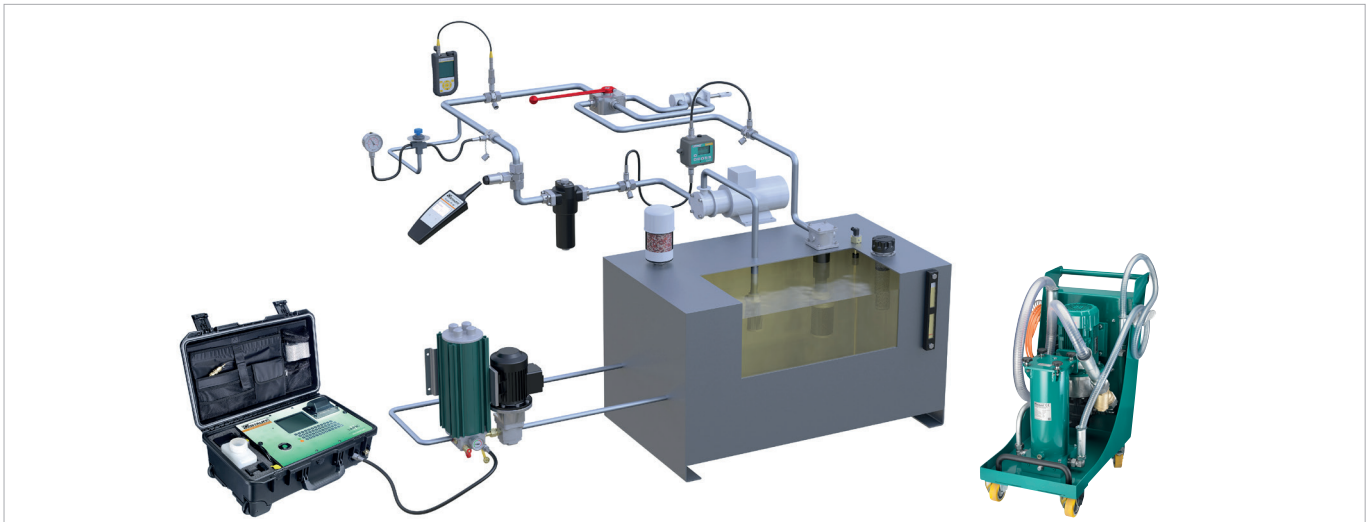

Test Couplings

Test Adaptors

Test Hoses and Connectors

STAUFF Test

Test couplings, test hoses and accessories for pressure monitoring, system venting and obtaining of fluid samples

- Male Stud Test Couplings
- Test Couplings with Tube Connector (ISO/DIN/JIC/ORFS)
- Bulkhead Test Couplings
- Test Hoses and Connectors
- Test Adaptors
- Pressure Gauge Adaptors and Accessories
- Special Test Coupling Solutions

STAUFF System and Reservoir Components

Aligned with the needs of the market, the product groups

- STAUFF Test
- STAUFF Diagtronics
- STAUFF Filtration Technology
- STAUFF Hydraulic Accessories

include a comprehensive range of analogue and digital measuring equipment and devices, filtration systems and replacement filter elements as well as accessories for the construction of tanks, reservoirs, power packs and gear boxes in mobile and industrial hydraulics.