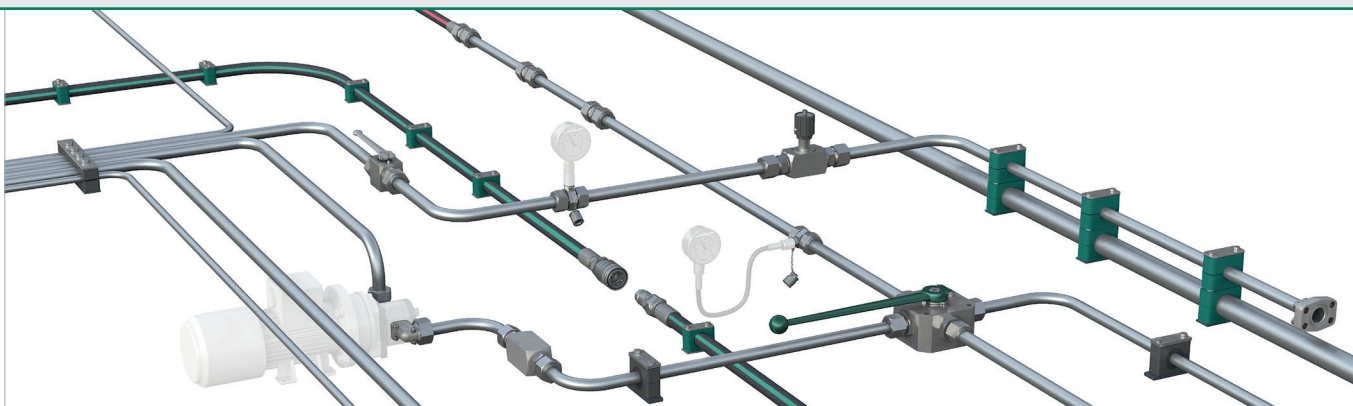

The overall range currently includes about 40000 standard products as well as numerous special and system solutions according to customer's specifications or based on our in-house development.

All STAUFF products undergo relevant testing in accordance with international regulations and are governed by the high standards of the in-house quality management system. Furthermore, many items have received certifications and approvals from various international institutes, organisations and authorities who have independently confirmed the quality and performance of the products.

	Quality Management – ISO 9001:2015
	Environmental Management – ISO 14001:2015
	Safety Management OHSAS – 18001:2007

STAUFF Line Components

With the seven dedicated **STAUFF Line** product groups

- **STAUFF Clamps**
- **STAUFF Connect**
- **STAUFF Flanges**
- **STAUFF Hose Connectors**
- **STAUFF Quick Release Couplings**
- **STAUFF Valves**
- **STAUFF Test**